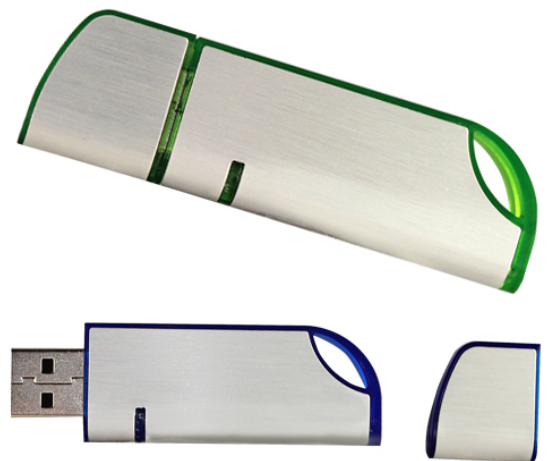

## Product Specifications

**MATERIAL:** Plastic & Aluminum

**PRINTING:** Screen Printing & Embossing

**PRODUCT DIMENSION:** 69mm x 20mm x 9mm

**PRINT AREA:** 30mm x 10mm (Front)  
30mm x 05mm (Back)

**CAPACITY:** 1GB, 2GB, 4GB, 8GB, 16GB,  
32GB, 64GB

**COLOR:** Black, White, Red, Green,  
Yellow, Blue, Purple

***Order Yours Today!***