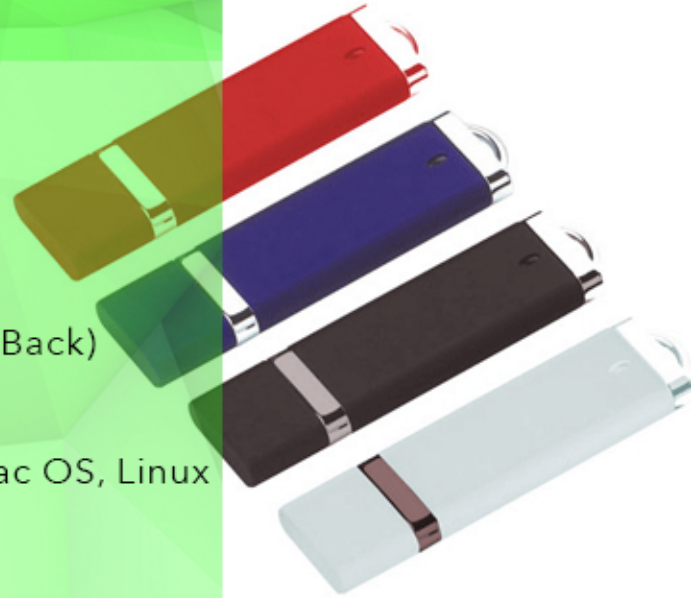

## A8928426 Product Specifications

**Capacity** - 1GB,2GB,4GB,8GB,16GB,32GB,64GB

**Material** - Plastic

**Imprint Method:** Silk Screen

**Product Dimensions:** 73mm x 20mm x 7.5mm

**Print Area:** 40mm x 14mm (Front), 36mm x 14mm (Back)

**Color:** Black, White, Red, Blue

**Compatible** - Win98, 98SE, ME (2000, XP, Vista), Mac OS, Linux

**Logo Colors** - 1 color, multi-color

**Packaging** - Standard Carboard box with insert

**Logo Quality:** Vector images preferred. | **Non Vector:** 300 dpi for best results | **Formats:** AI, PDF, EPS, PNG, JPG