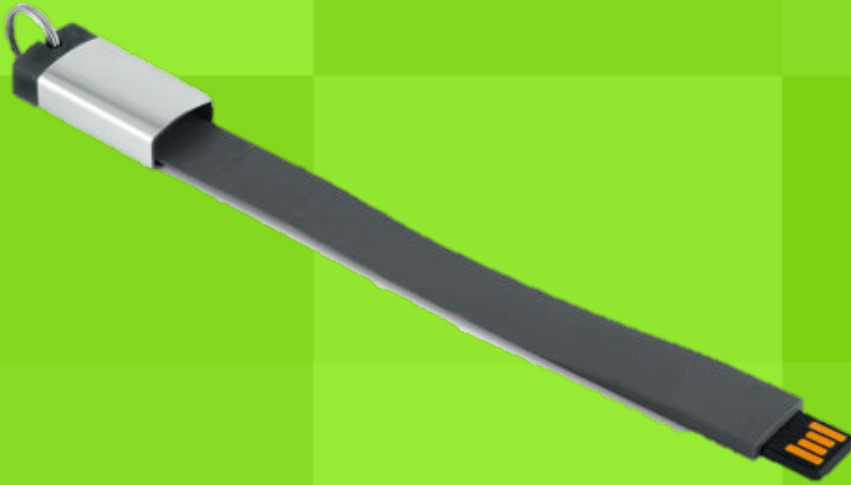

## Imprint Area

## Product Specifications

**MATERIAL:** Silicone

**PRINTING:** 1-2 Color Print

**PRODUCT DIMENSION:** 250mm x 22mm x 6mm

**PRINT AREA:** 27mm x 17mm (Front)  
80mm x 8mm (Front)

**CAPACITY:** 80mm x 8mm (Back)